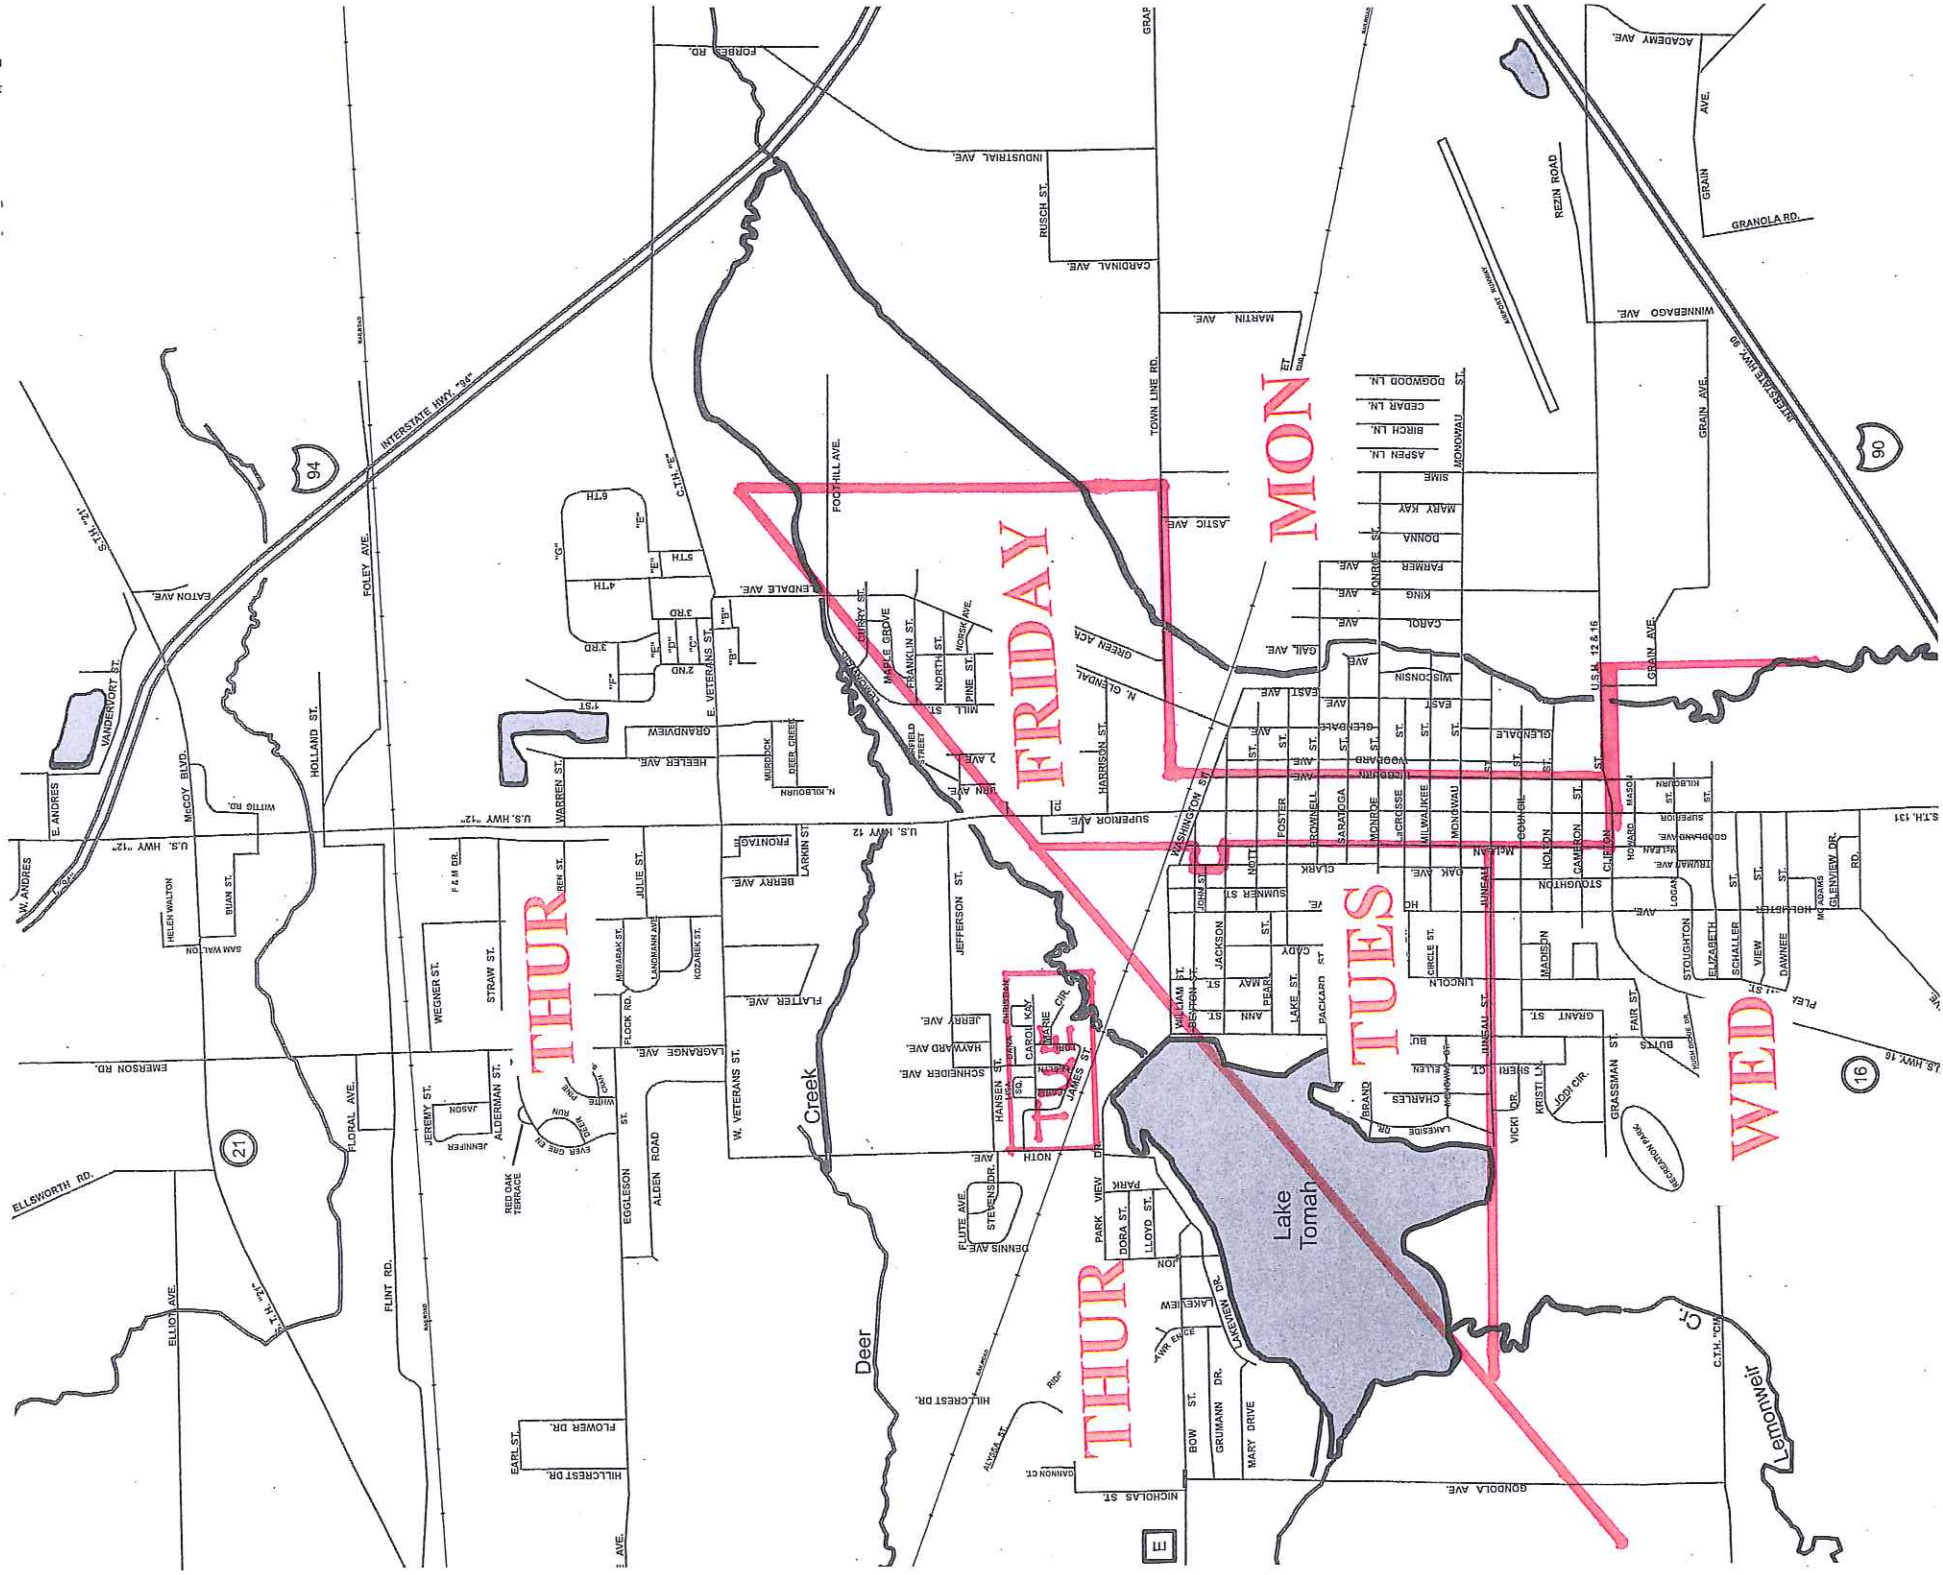

CITY OF TOMAH WEEKLY GARBAGE ROUTE

MON - East side of Kilbourn going to east city limits from Clifton to Townline

TUE - West side of McLean to Lakeside Drive from Clifton to Williams & Country View Estates

WED - South of Juneau from Superior to west city limits and east side of city south of Clifton

THU - West side of City north of Superior and entire north side of city, except Lemonweir area

FRI - Superior Avenue, east side of McLean, west side of Kilbourn and Lemonweir area